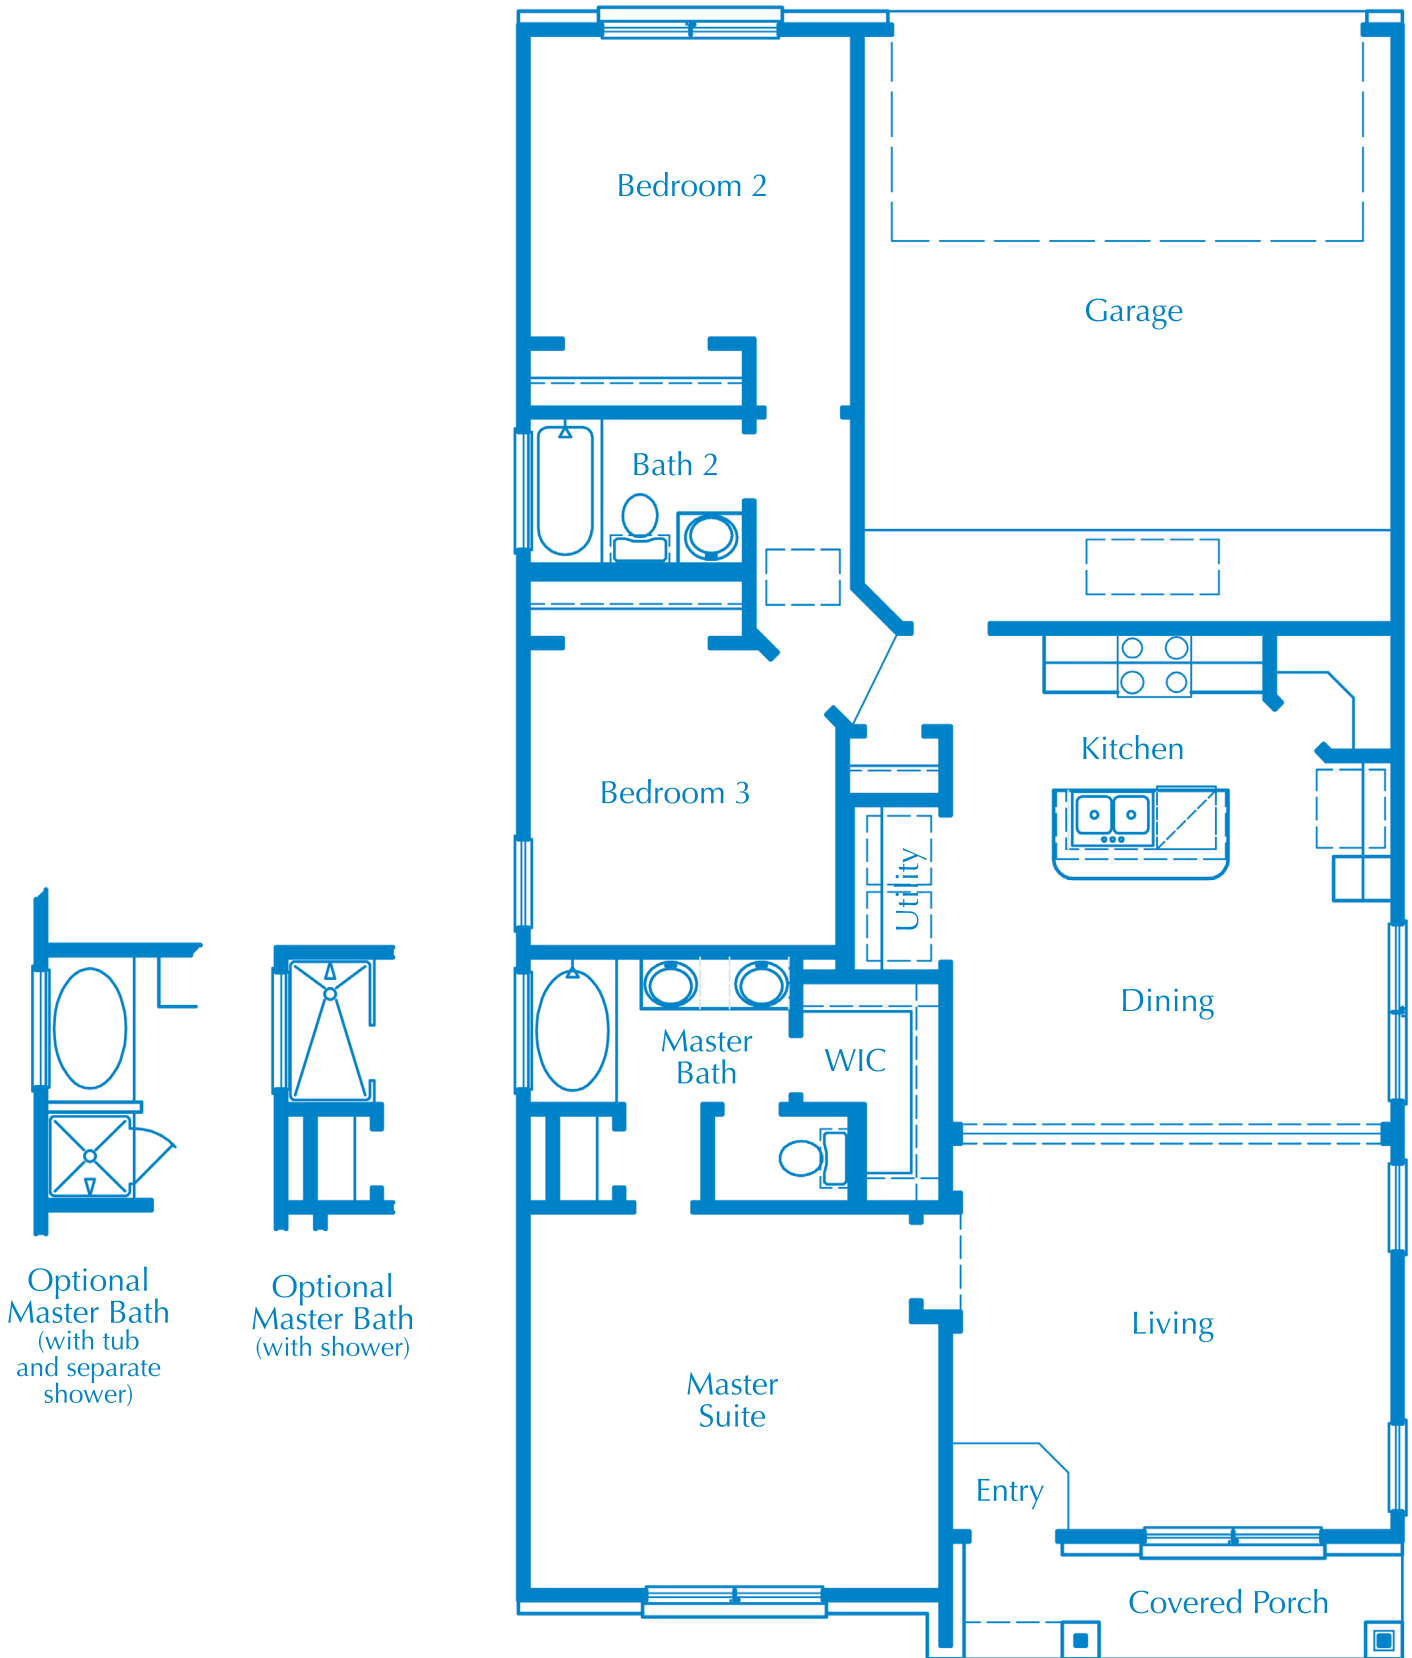

The Asti Floorplan

1203 Square Feet

Optional Master Bath (with tub and separate shower)

Optional Master Bath (with shower)

*All square footages are approximate. MileStone reserves the right to revised specifications and dimensions without notice. Flooring, appliances, room sizes, ceilings and exteriors may vary. Elevations are artist renderings only. 10/05/09