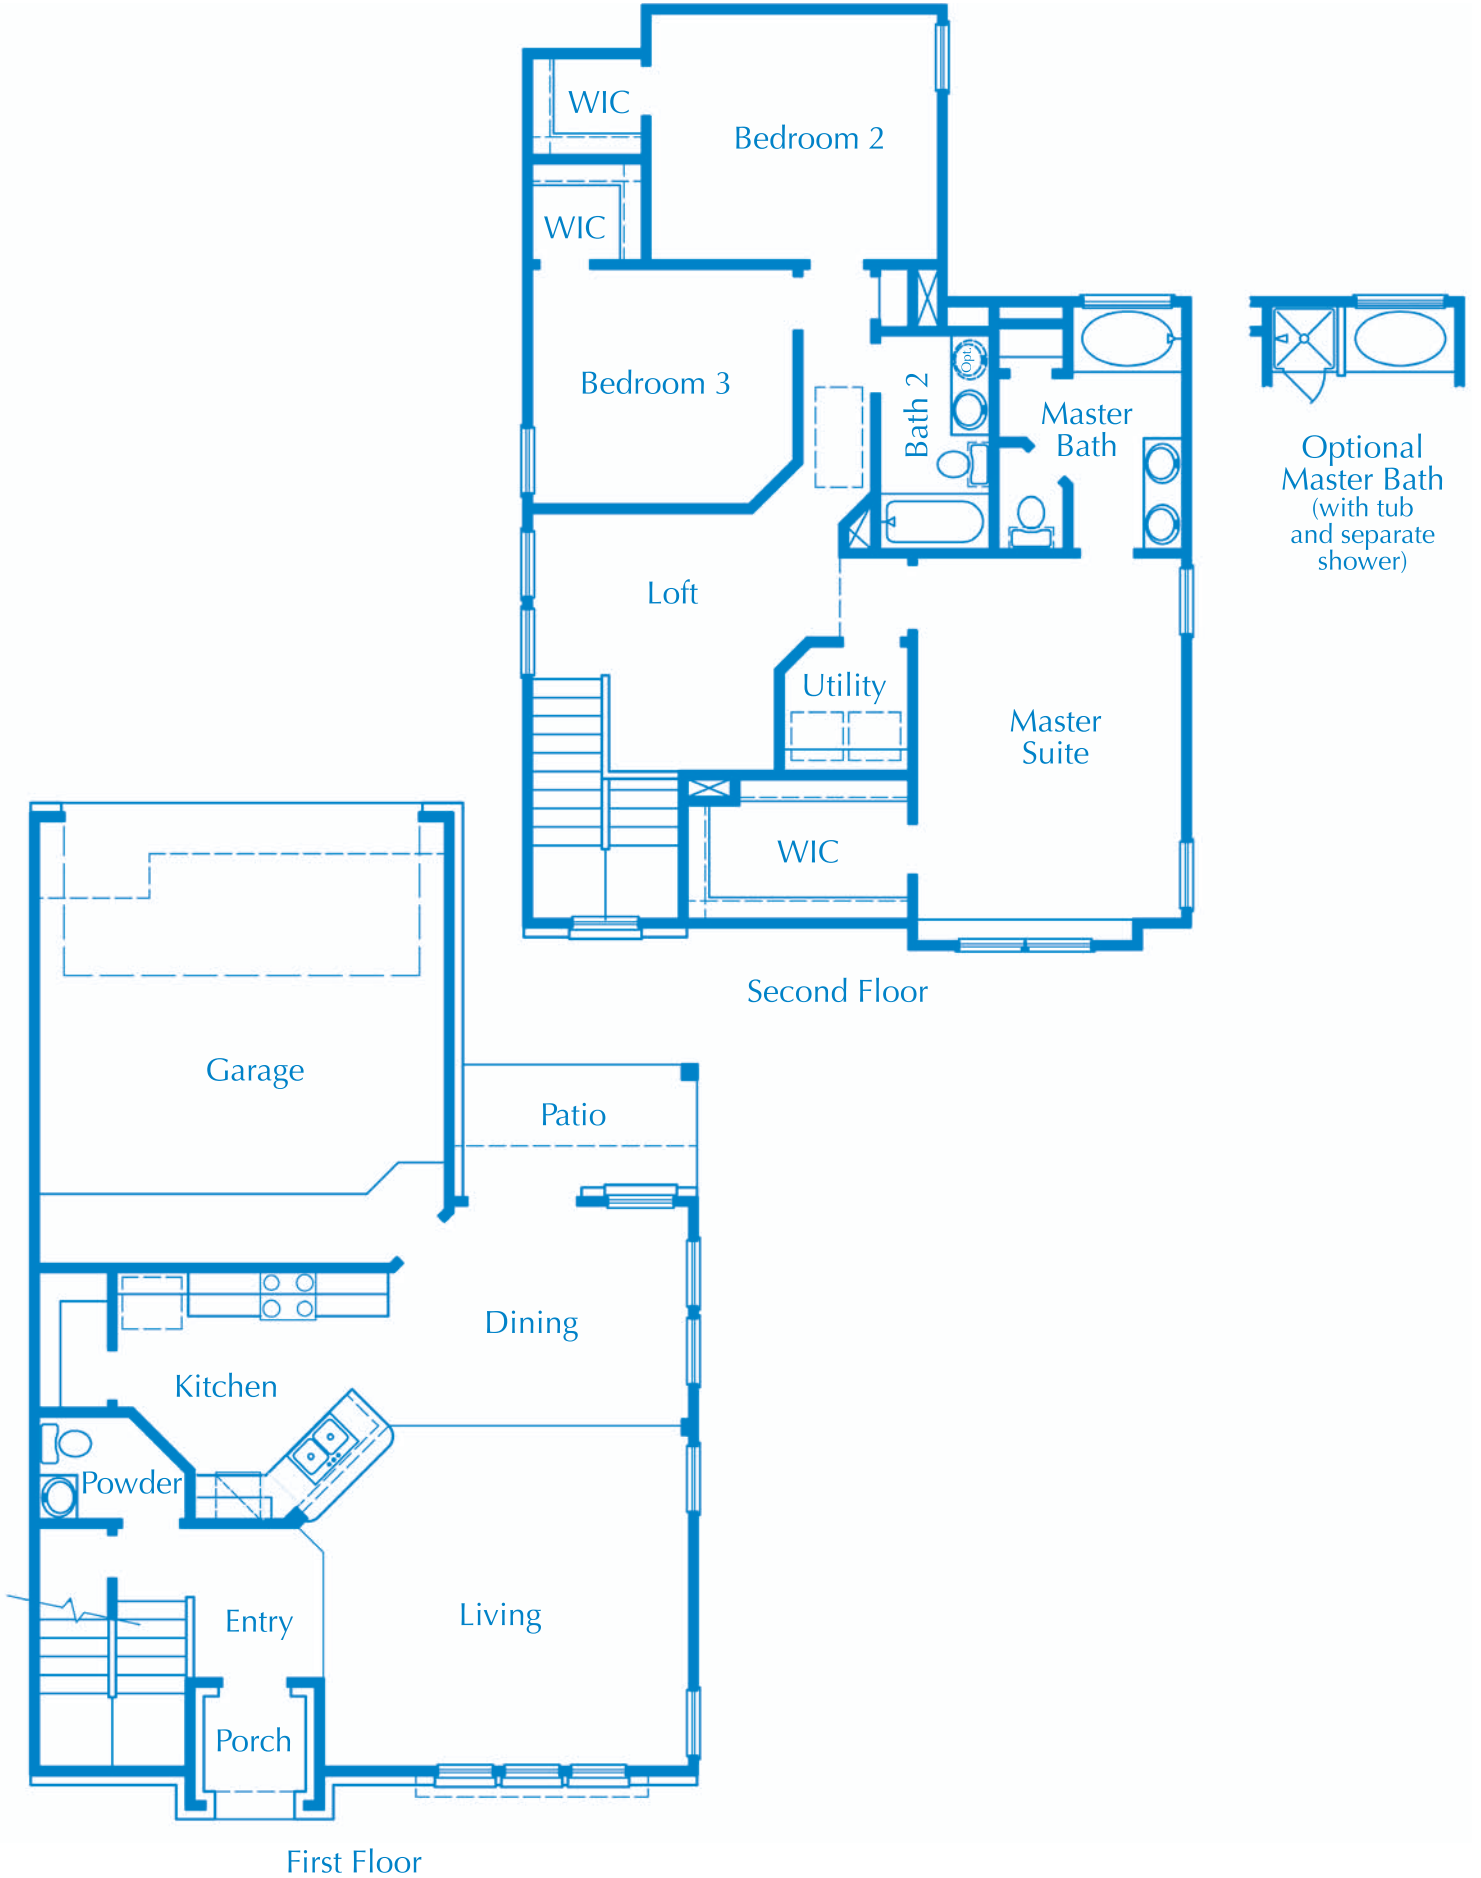

The Messina Floorplan

1743 Square Feet

MILESTONE
COMMUNITY BUILDERS

*All square footages are approximate. MileStone reserves the right to revised specifications and dimensions without notice. Flooring, appliances, room sizes, ceilings and exteriors may vary. Elevations are artist renderings only. 10/05/09