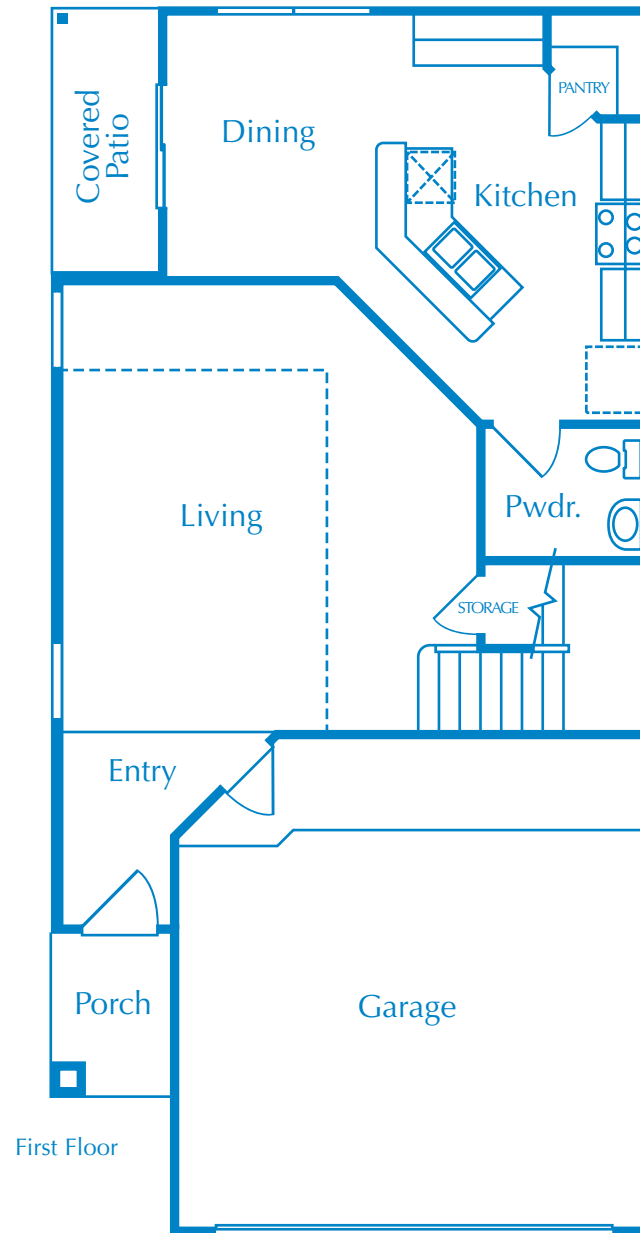

San Jacinto

1637 Square Feet

Optional Shower
Master Bath

Optional Shower
Bath 2

First Floor

Second Floor

www.MyMilestone.com

*All square footages are approximate. MileStone reserves the right to revise specifications and dimensions without notice. Flooring, appliances, room sizes, ceilings and exteriors may vary. Elevations are artist renderings only. 1/19/12

San Jacinto

1637 Square Feet

Elevation A

Elevation B

Elevation C