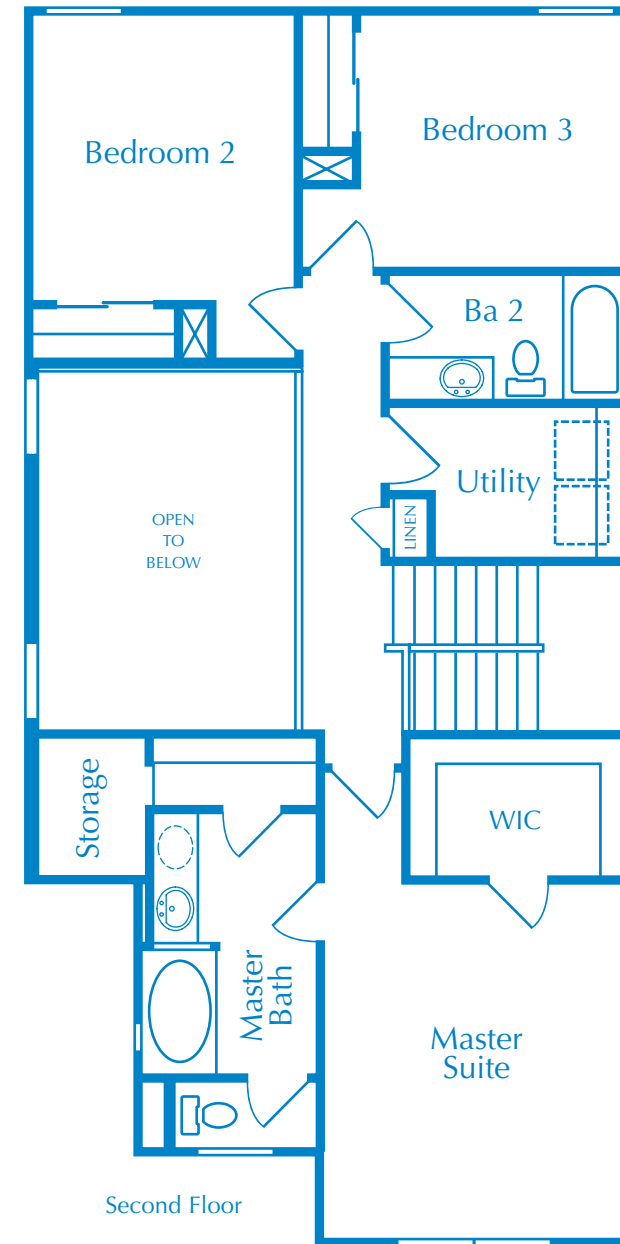

San Jacinto

1637 Square Feet

Optional Shower
Master Bath

Optional Shower
Bath 2

First Floor

Second Floor

www.MyMilestone.com

*All square footages are approximate. MileStone reserves the right to revise specifications and dimensions without notice. Flooring, appliances, room sizes, ceilings and exteriors may vary. Elevations are artist renderings only. 1/19/12

San Jacinto

1637 Square Feet

Elevation A

Elevation B

Elevation C