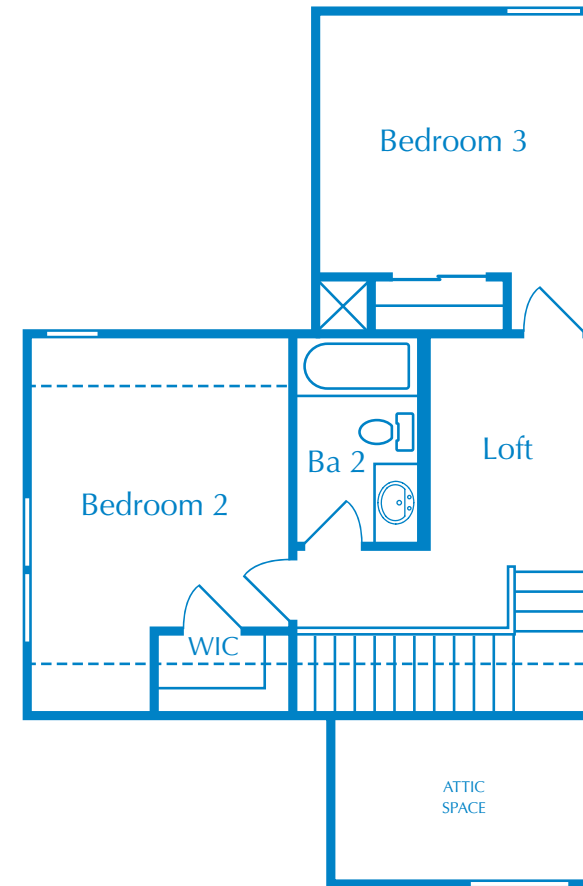

# Rio Grande

1426 Square Feet

Optional Shower Master Bath

Optional Shower Bath 2

First Floor

Second Floor

[www.MyMileStone.com](http://www.MyMileStone.com)

\*All square footages are approximate. MileStone reserves the right to revise specifications and dimensions without notice. Flooring, appliances, room sizes, ceilings and exteriors may vary. Elevations are artist renderings only. 1/19/12

# Rio Grande

1426 Square Feet

Elevation A

Elevation B

Elevation C