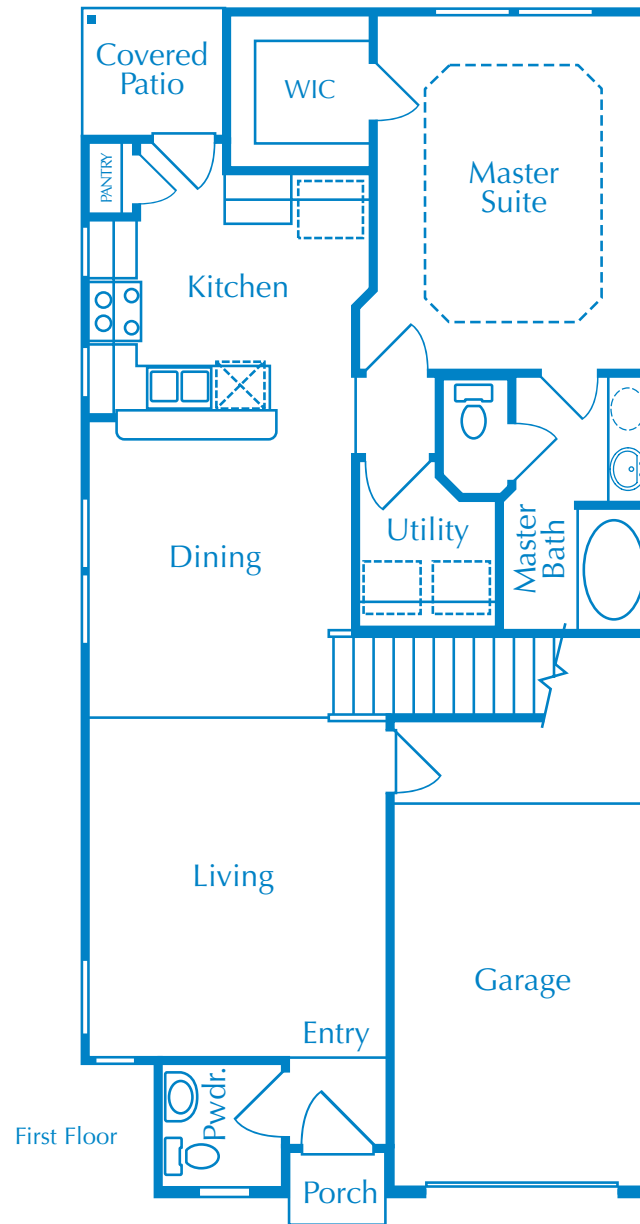

# Rio Grande

1426 Square Feet

Optional Shower Master Bath

Optional Shower Bath 2

First Floor

Second Floor

[www.MyMileStone.com](http://www.MyMileStone.com)

\*All square footages are approximate. MileStone reserves the right to revise specifications and dimensions without notice. Flooring, appliances, room sizes, ceilings and exteriors may vary. Elevations are artist renderings only. 1/19/12

# Rio Grande

1426 Square Feet

Elevation A

Elevation B

Elevation C