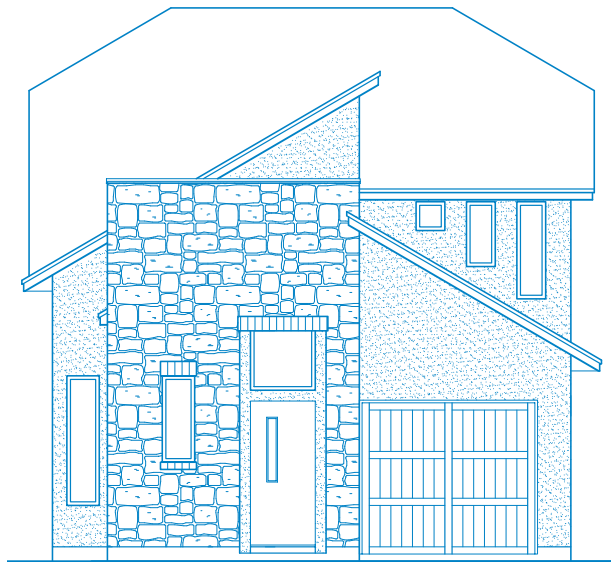

# Rio Grande

1426 Square Feet

Optional Shower Master Bath

Optional Shower Bath 2

First Floor

Second Floor

[www.MyMileStone.com](http://www.MyMileStone.com)

\*All square footages are approximate. MileStone reserves the right to revise specifications and dimensions without notice. Flooring, appliances, room sizes, ceilings and exteriors may vary. Elevations are artist renderings only. 1/19/12

# Rio Grande

1426 Square Feet

Elevation A

Elevation B

Elevation C