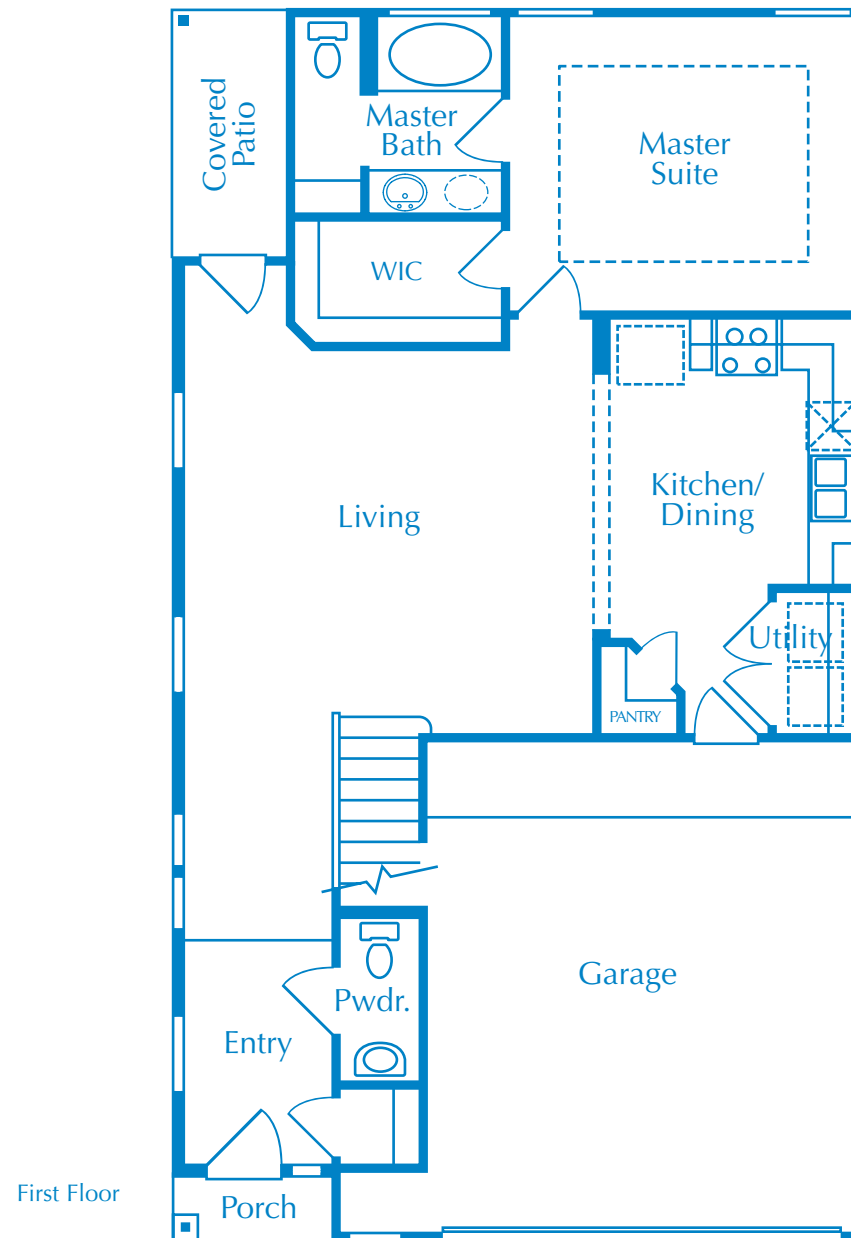

Pecos

1399 Square Feet

Optional Shower
Master Bath

Optional Shower
Bath 2

First Floor

Second Floor

www.MyMilestone.com

*All square footages are approximate. MileStone reserves the right to revise specifications and dimensions without notice. Flooring, appliances, room sizes, ceilings and exteriors may vary. Elevations are artist renderings only. 1/19/12

Pecos

1399 Square Feet

Elevation A

Elevation B

Elevation C