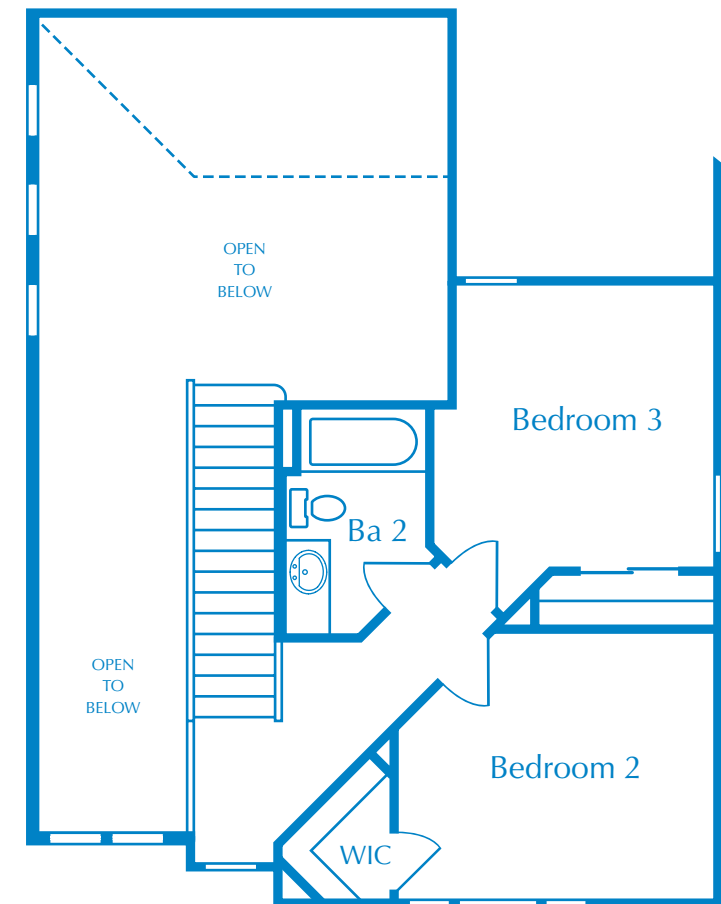

Pecos

1399 Square Feet

Optional Shower
Master Bath

Optional Shower
Bath 2

First Floor

Second Floor

www.MyMilestone.com

*All square footages are approximate. MileStone reserves the right to revise specifications and dimensions without notice. Flooring, appliances, room sizes, ceilings and exteriors may vary. Elevations are artist renderings only. 1/19/12

Pecos

1399 Square Feet

Elevation A

Elevation B

Elevation C