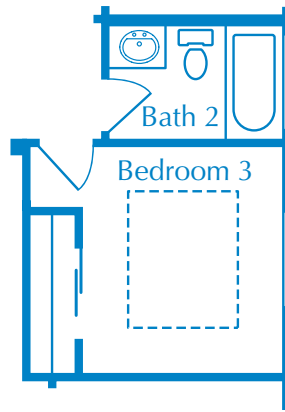

The Red River

1239 Square Feet

Bedroom 3 Option

Master Bath Option 1

Master Bath Option 2