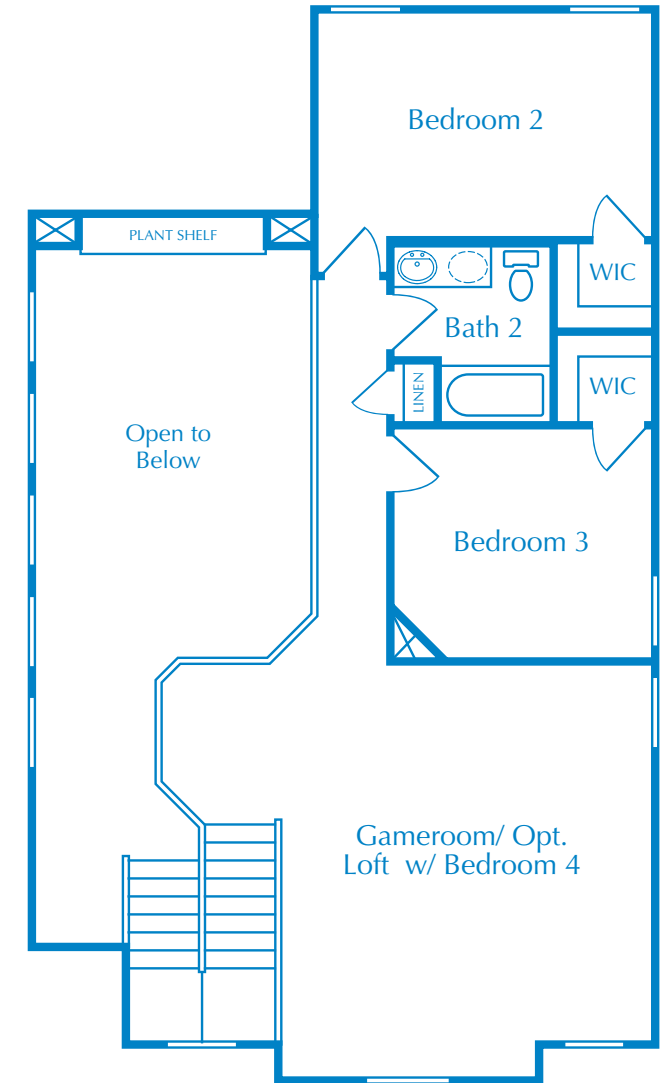

# The Guadalupe

1888 Square Feet

Loft with Bedroom 4 Option

Loft with Bedroom 4 and Bath 3 Option

First Floor

Second Floor