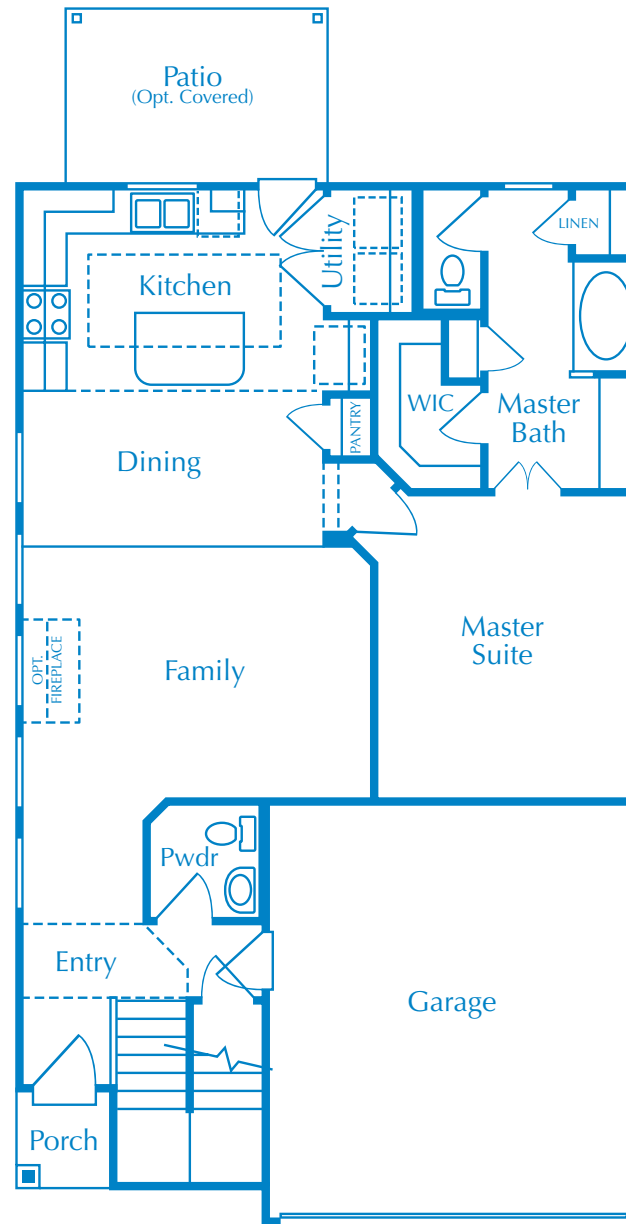

# The Guadalupe

1888 Square Feet

Loft with Bedroom 4 Option

Loft with Bedroom 4 and Bath 3 Option

First Floor

Second Floor